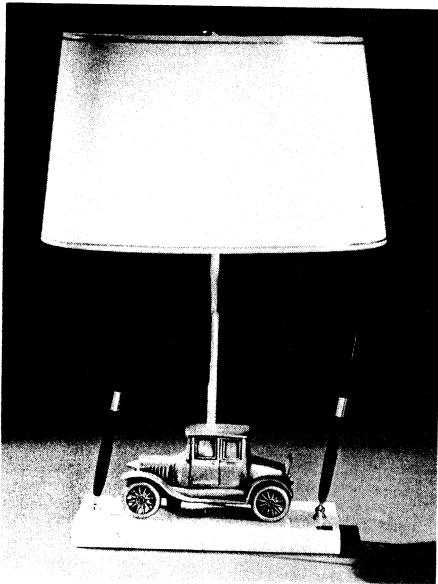

510L - PEN BASE — DOUBLE PEN — LAMP
AUTO LOCO STAGE EAGLE